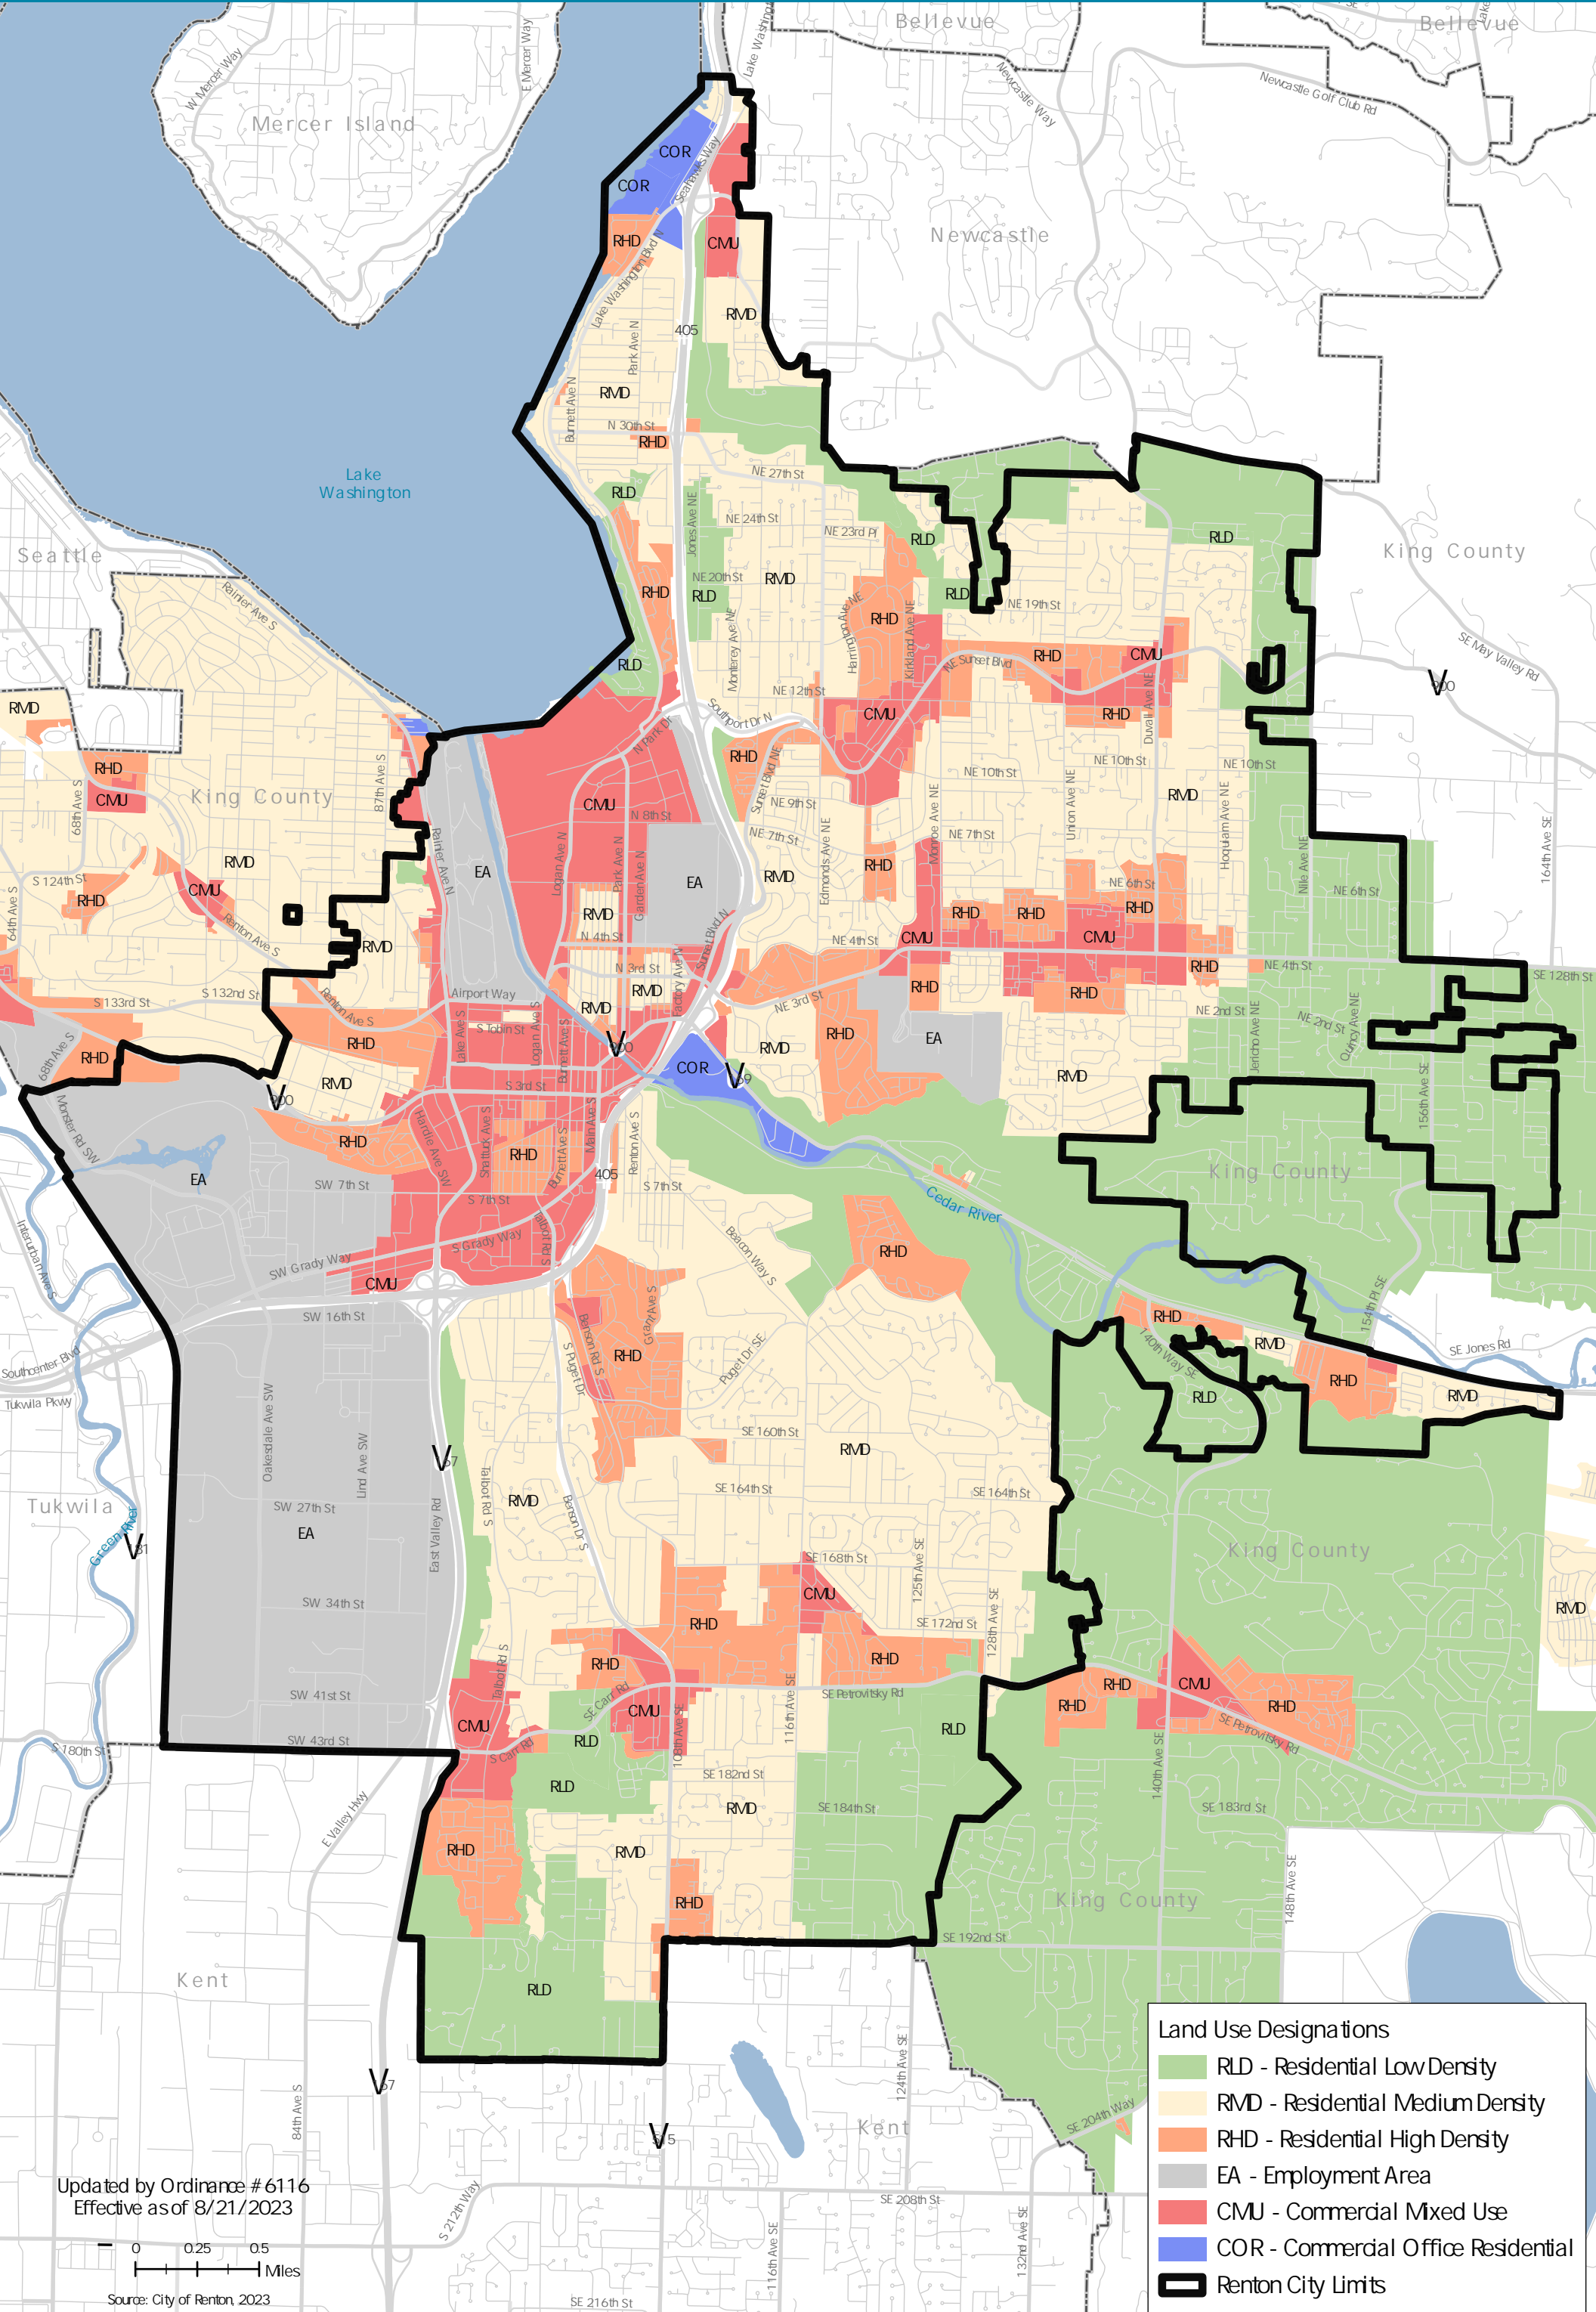

# Comprehensive Plan Land Use Map

**Land Use Designations**

- RLD - Residential Low Density
- RMD - Residential Medium Density
- RHD - Residential High Density
- EA - Employment Area
- CMU - Commercial Mixed Use
- COR - Commercial Office Residential
- Renton City Limits

Updated by Ordinance # 6116  
Effective as of 8/21/2023

Source: City of Renton, 2023